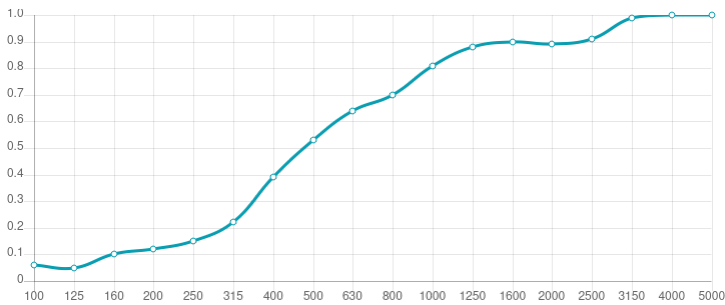

Performance

Technical Information

Features

Type:  
Absorber

Absorption range: 315 Hz to 8000 Hz

Acoustic Class: B | ( $\alpha_w$ ) = 0,80

Available fire rate:  
FG | Furniture Grade

Material:  
- Acoustic fabric  
- Calibrated cell acoustic foam

Dimensions:

FG - SF | 257x257x30mm | 0.08 Kg

Myriad is an acoustic absorber panel, designed for rooms that require a simple and efficient solution for reverberation control. Made from high performance acoustic foam, covered with a premium acoustic fabric, Myriad excels in the high frequency range. Myriad unleashes its design potential when combining colours, allowing you to create beautiful designs and your own personalised patterns. Myriad is very easy to install, with a self-adhesive backing. In minutes you can have your room acoustically treated and ready to use.